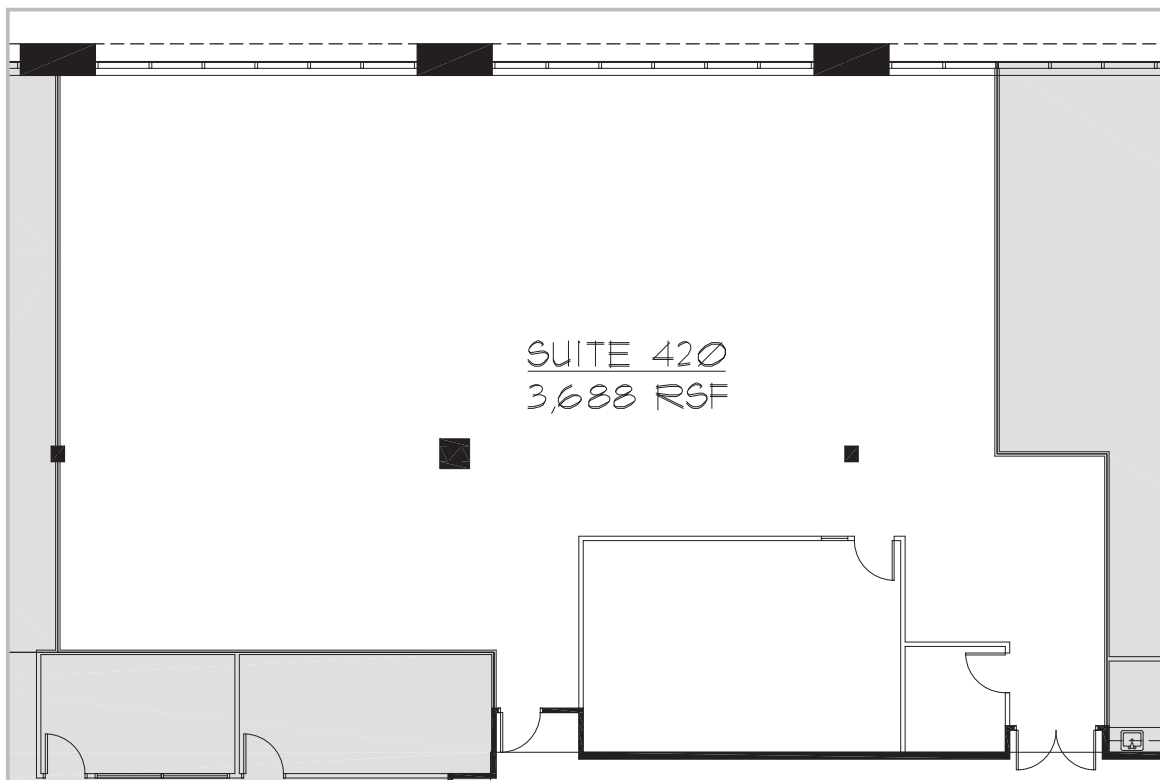

# Marlton Executive Park

701 A Route 73 South  
Marlton, NJ

Suite 420 | Available | 3,688 sf

Wolf Commercial Real Estate, LLC excludes unequivocally all inferred or implied terms, conditions and warranties arising out of this document and excludes all liability for loss and damages arising there from. This publication is the copyrighted property of Wolf Commercial Real Estate, LLC and /or its licensor(s).