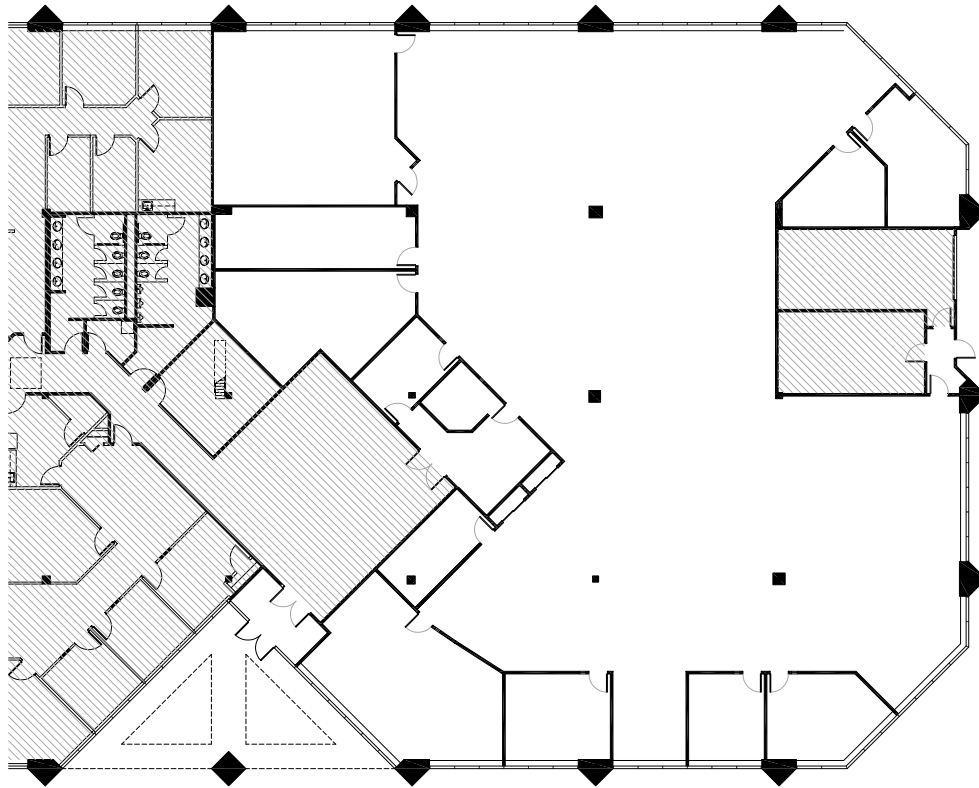

701 C Route 73 South Marlton, NJ

Available | Suite 100 | 13,442 sf

Key Plan
Scale: 1/32" = 1'-0"

Wolf Commercial Real Estate, LLC excludes unequivocally all inferred or implied terms, conditions and warranties arising out of this document and excludes all liability for loss and damages arising there from. This publication is the copyrighted property of Wolf Commercial Real Estate, LLC and /or its licensor(s).