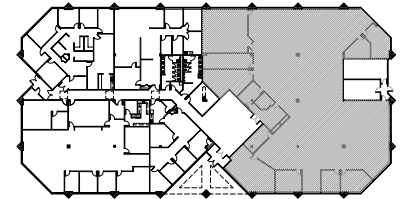

701 C Route 73 South Marlton, NJ

Available | Suite 100 | 13,442 sf

Key Plan
Scale: 1/32" = 1'-0"

Wolf Commercial Real Estate, LLC excludes unequivocally all inferred or implied terms, conditions and warranties arising out of this document and excludes all liability for loss and damages arising there from. This publication is the copyrighted property of Wolf Commercial Real Estate, LLC and /or its licensor(s).